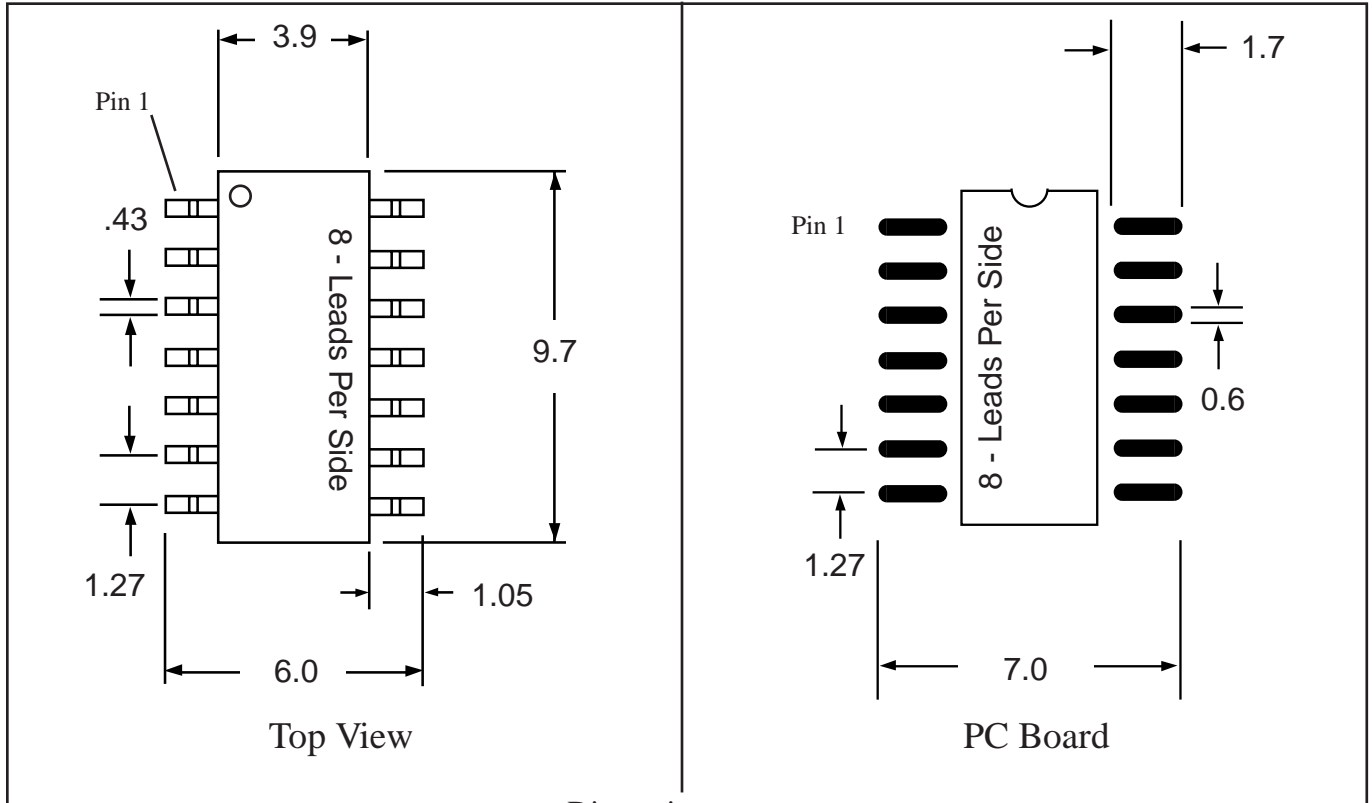

Part # **SO16**

Leads **16** Pitch **1.27mm (.05")**

Body Size **150mil (3.9mm)**

TopLineTM

Tel 1-714-898-3830

info@topline.tv

Dimensions = mm