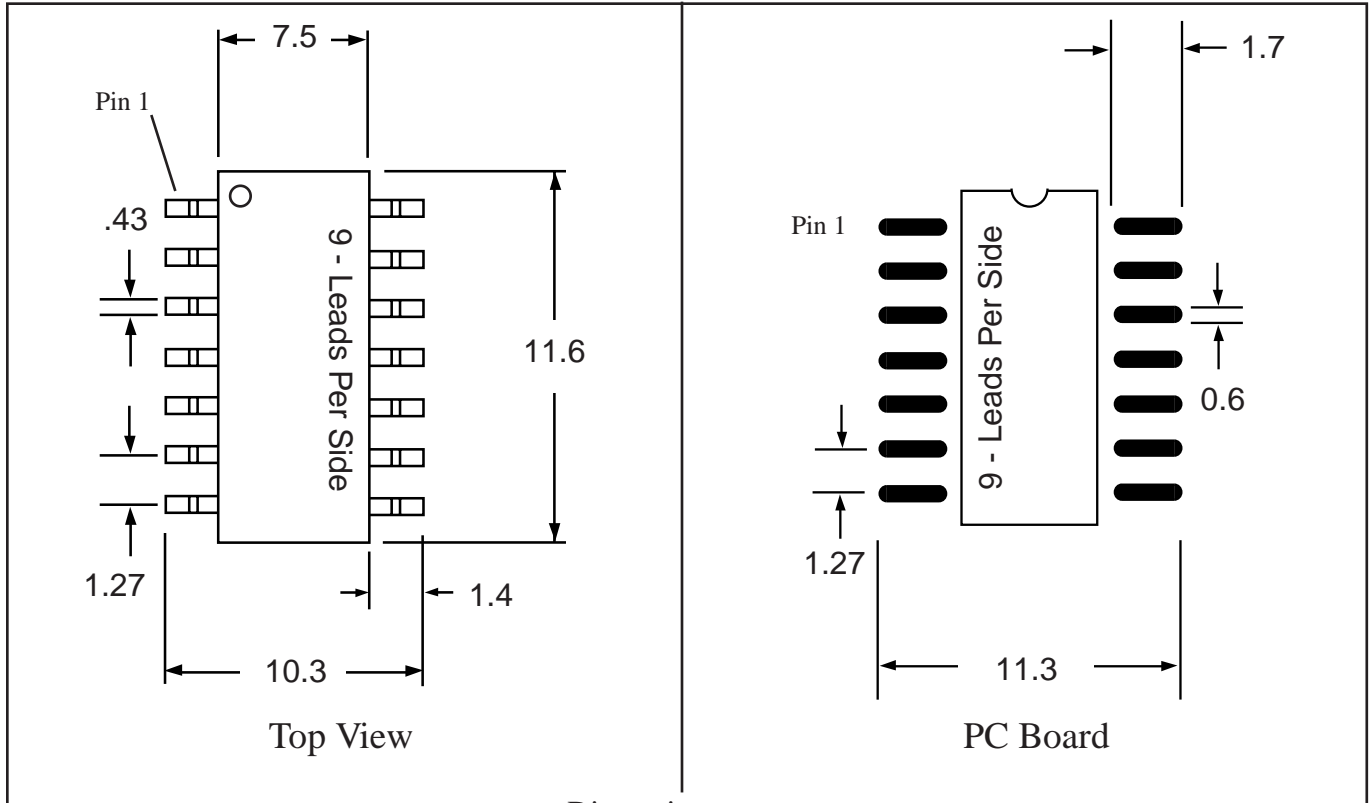

Part # **SOL18**

Leads **18** Pitch **1.27mm (.05")**

Body Size **300mil (7.5mm)**

TopLineTM

Tel 1-714-898-3830

info@topline.tv

Top View

PC Board

Dimensions = mm

Quick View

Side View Detail