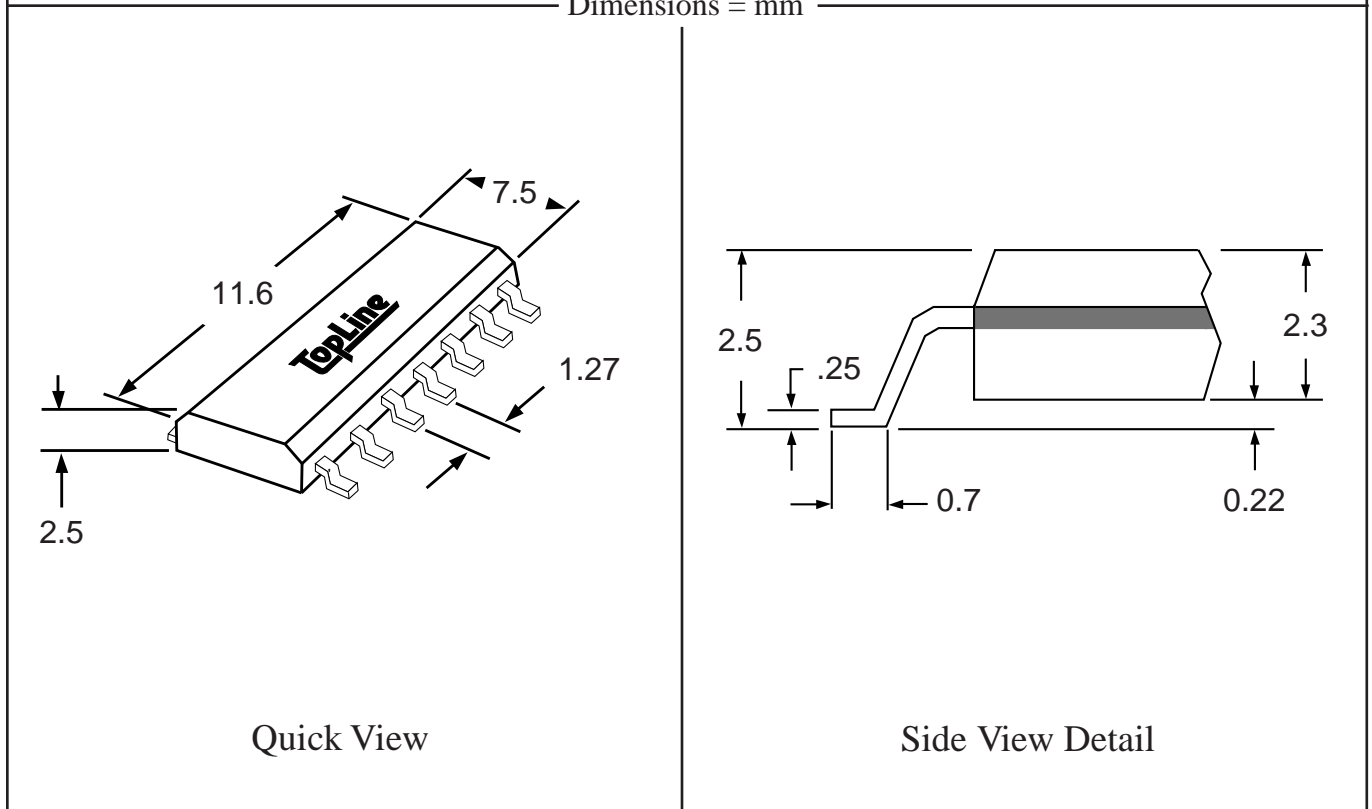

Part # **SOL18**

Leads **18** Pitch **1.27mm (.05")**

Body Size **300mil (7.5mm)**

TopLineTM

Tel 1-714-898-3830

info@topline.tv

Top View

PC Board

Dimensions = mm

Quick View

Side View Detail