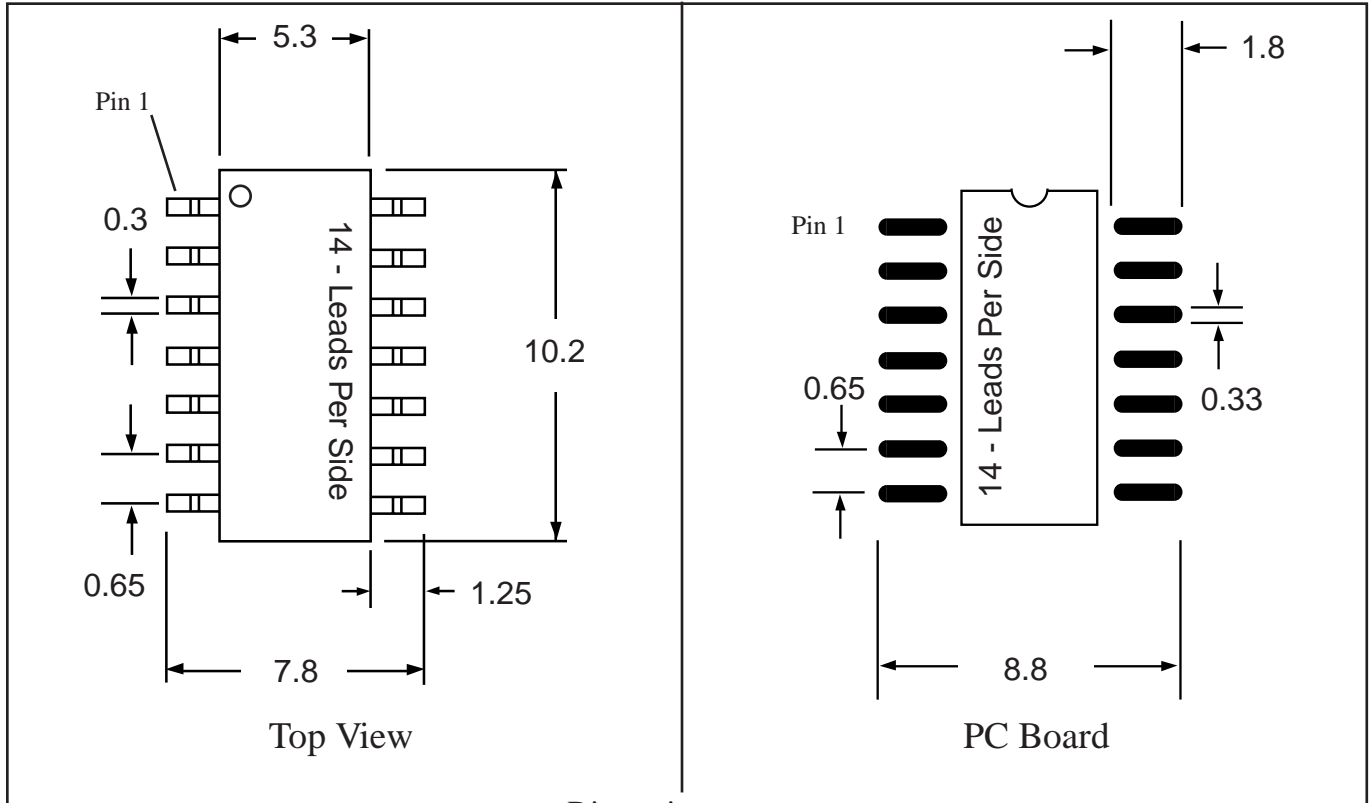

Part # **SSOP28M25**
 Leads **28** Pitch **0.65mm**
 Body Size **5.3mm**

TopLine™
 Tel 1-714-898-3830
 info@topline.tv

Top View

PC Board

Dimensions = mm

Quick View

Side View Detail