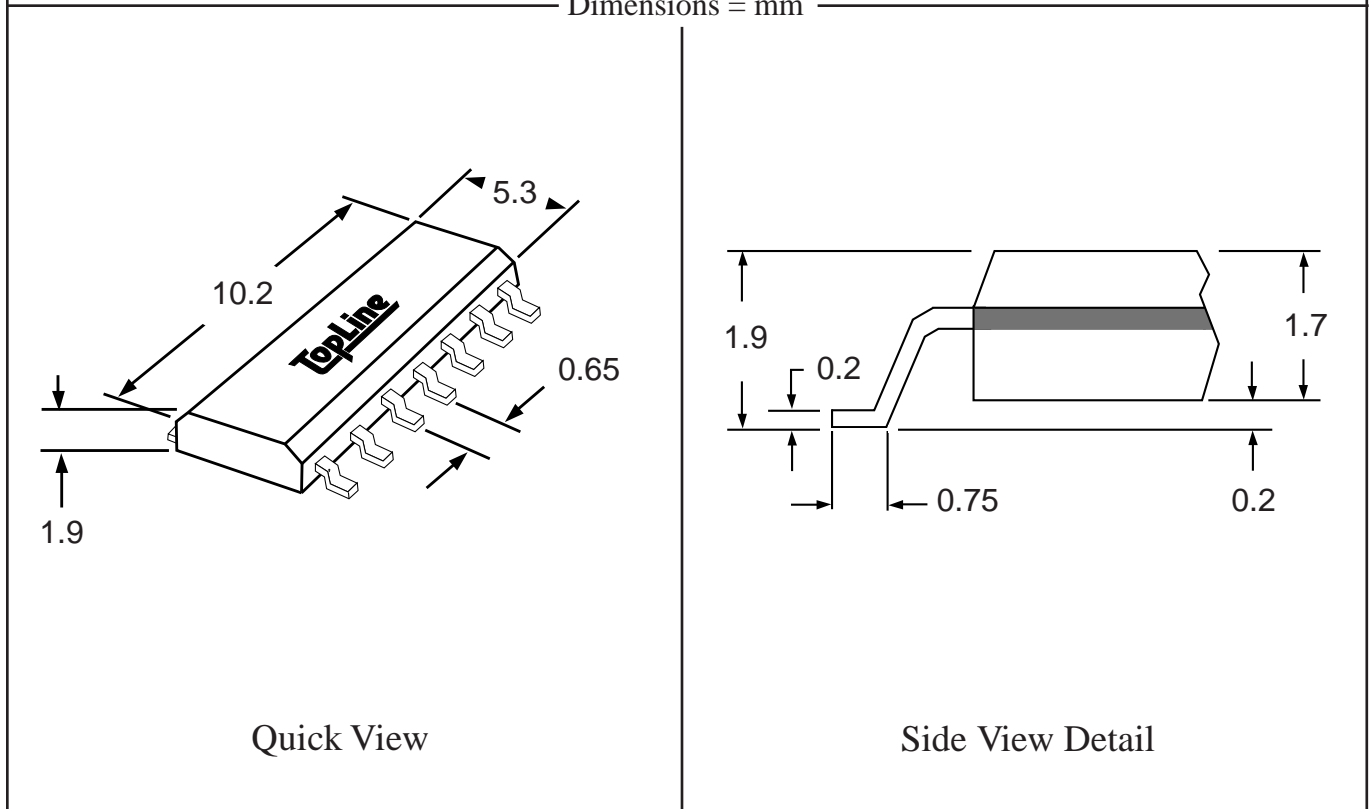

Part # **SSOP28M25**
 Leads **28** Pitch **0.65mm**
 Body Size **5.3mm**

TopLine™
 Tel 1-714-898-3830
 info@topline.tv

Top View

PC Board

Dimensions = mm

Quick View

Side View Detail